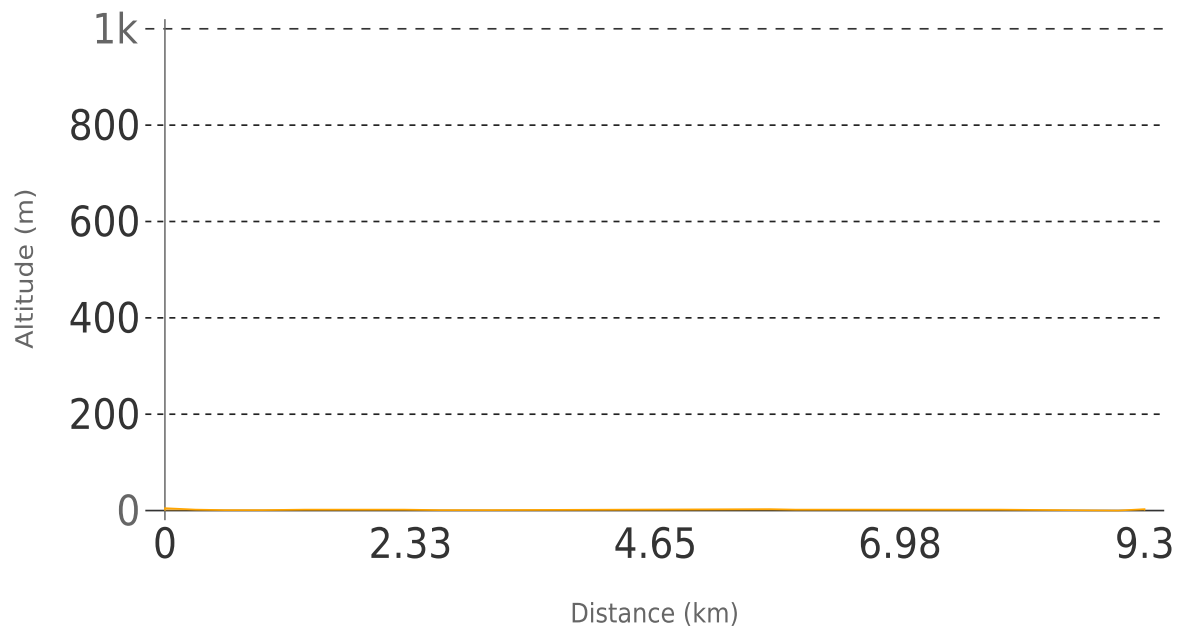

Leg B12 - Alternative path sea

Total length 11.7 km

Description

From Luni we continue towards the coast to later follow coastal roads until Marina di Massa. Starting from Aulla with this variant shortens the leg at 47.8 km and you avoid the climb after Avenza.

Elevation chart

Overview map

Detail map #1

Detail map #2

Detail map #3